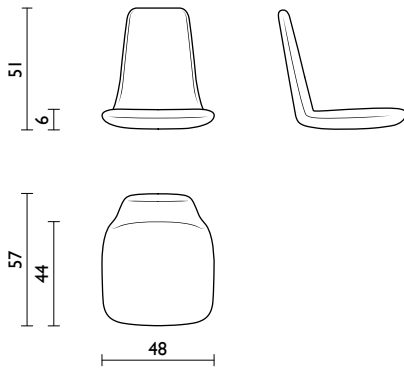

### SB-VEN-N00

**Monoscocca** / *One-piece shell* / *Ein-Stück Formschaumschale*

---

**FB-NIC-000**

14x14 cm

78x60x55 cm

5.2 kg

12.5 kg