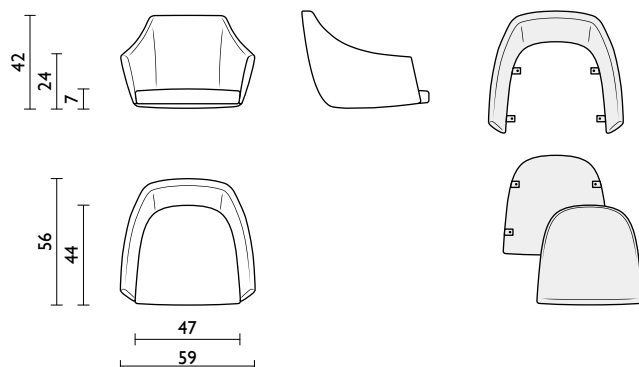

RAFFA

Sedile e schienale / Seat and backrest / Sitzfläche und Rückenlehne

FB-RAFFA-100*

14x14 cm

78x60x55 cm

4.5 kg

15.5 kg

3

8 (80x120)

170 cm

Basi compatibili / Compatible bases / Einsetzbare Grundgestelle

TF-BNN01

SB-680-N00

SB-VEN-N00

SB-SLI-N00

SB-SWI-N00

* Schienale disponibile anche con aggiunta di molla greca per maggior comfort

* The backrest is also available with additional zig zag spring for an extra comfort

* Die Rückenlehne ist für mehr Sitzkomfort auch mit einer zusätzlichen Zig Zag Federung erhältlich.