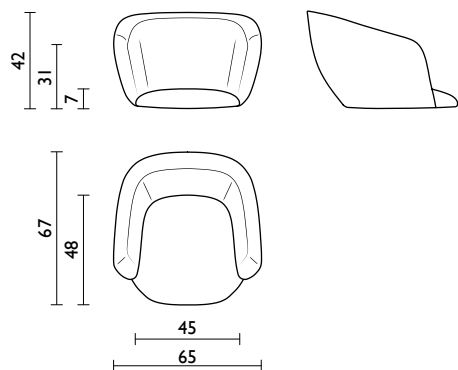

Scocca / Shell / Schale

FB-BNN-000

14x14/15x20 cm

78x60x55 cm

7.5 kg

9.5 kg

1

8 (80x120)

170 cm

Basi compatibili / Compatible bases / Einsetzbare Grundgestelle

---

TF-BNN01

SB-680-N00

SB-VEN-N00