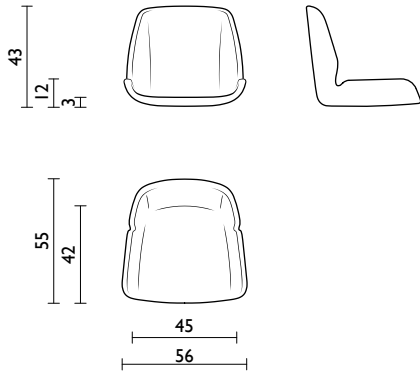

CLARA

Monoscocca / One-piece shell / Ein-Stück Formschaumschale

FB-CLA-000

14x14 cm

78x60x55 cm

4.5 kg

15.5 kg

3

8 (80x120)

120 cm

Basi compatibili / Compatible bases / Einsetzbare Grundgestelle

SB-MAN-000

SB-VEN-N00

SB-SLI-N00

SB-680-N00

SB-MAN-SG0