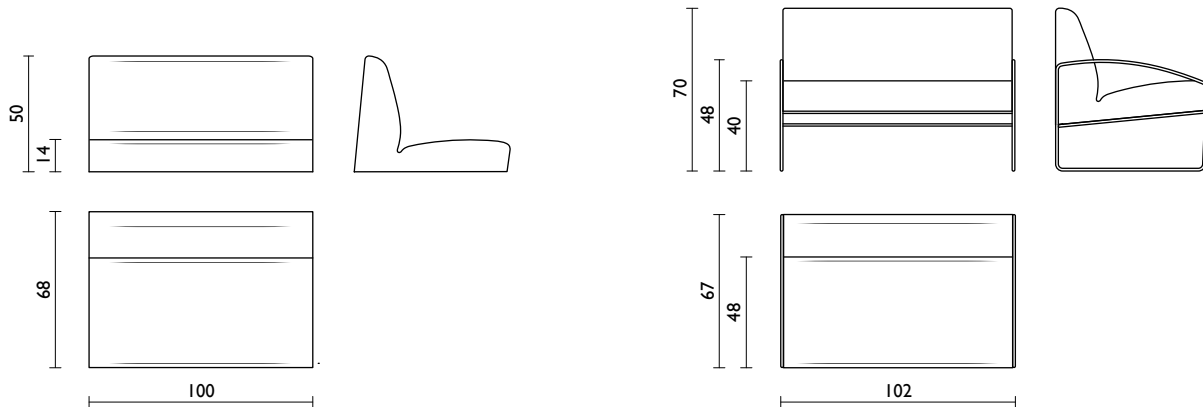

PIPER UP

Scocca / Shell / Schale

FB-ID2-UP0

96x57.5 cm

15 kg

sfusi

8 (80x120)

275 cm

Base a cavalletto per divano, verniciato nero

Easel base for Sofa, painted black / Kufengestell für Sofa, schwarz lackiert

---

SB-PUP-2NE

96x57.5 cm

5.8 kg

sfusi