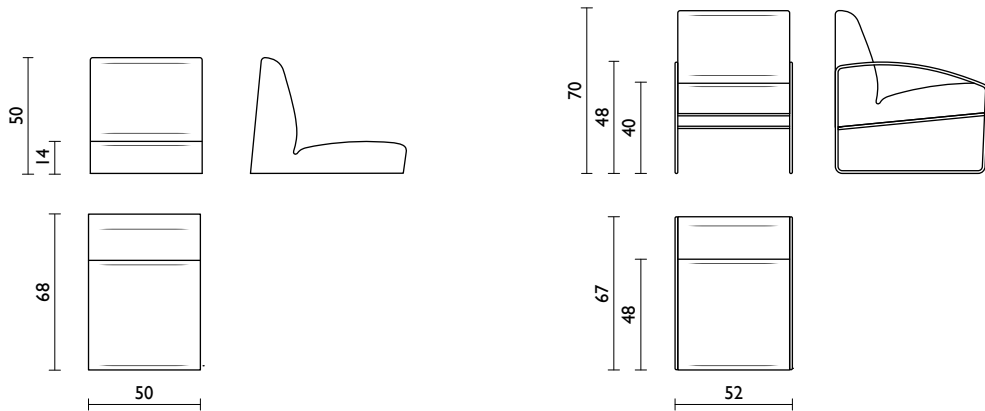

PIPER UP

Scocca / Shell / Schale

FB-IPL-UP0

45.5x57.5 cm

8 kg

sfusi

12 (80x120)

200 cm

Base a cavalletto per poltrona, verniciato nero

Easel base for armchair, painted black / Kufengestell für Sessel, schwarz lackiert

SB-PUP-INE

45.5x57.5 cm

5 kg

sfusi