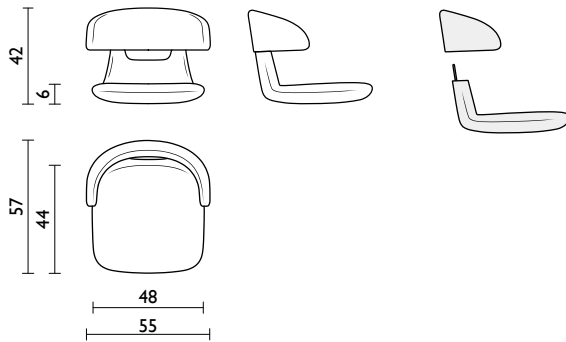

MANILA

Scocca / Shell / Schale

FB-MAN-000

14x14 cm

64x59x44 cm

6 kg

14 kg

2

10 (80x120)
20 (110x120)

140 cm

Basi compatibili / Compatible bases / Einsetzbare Grundgestelle

---

SB-MAN-000

SB-VEN-N00